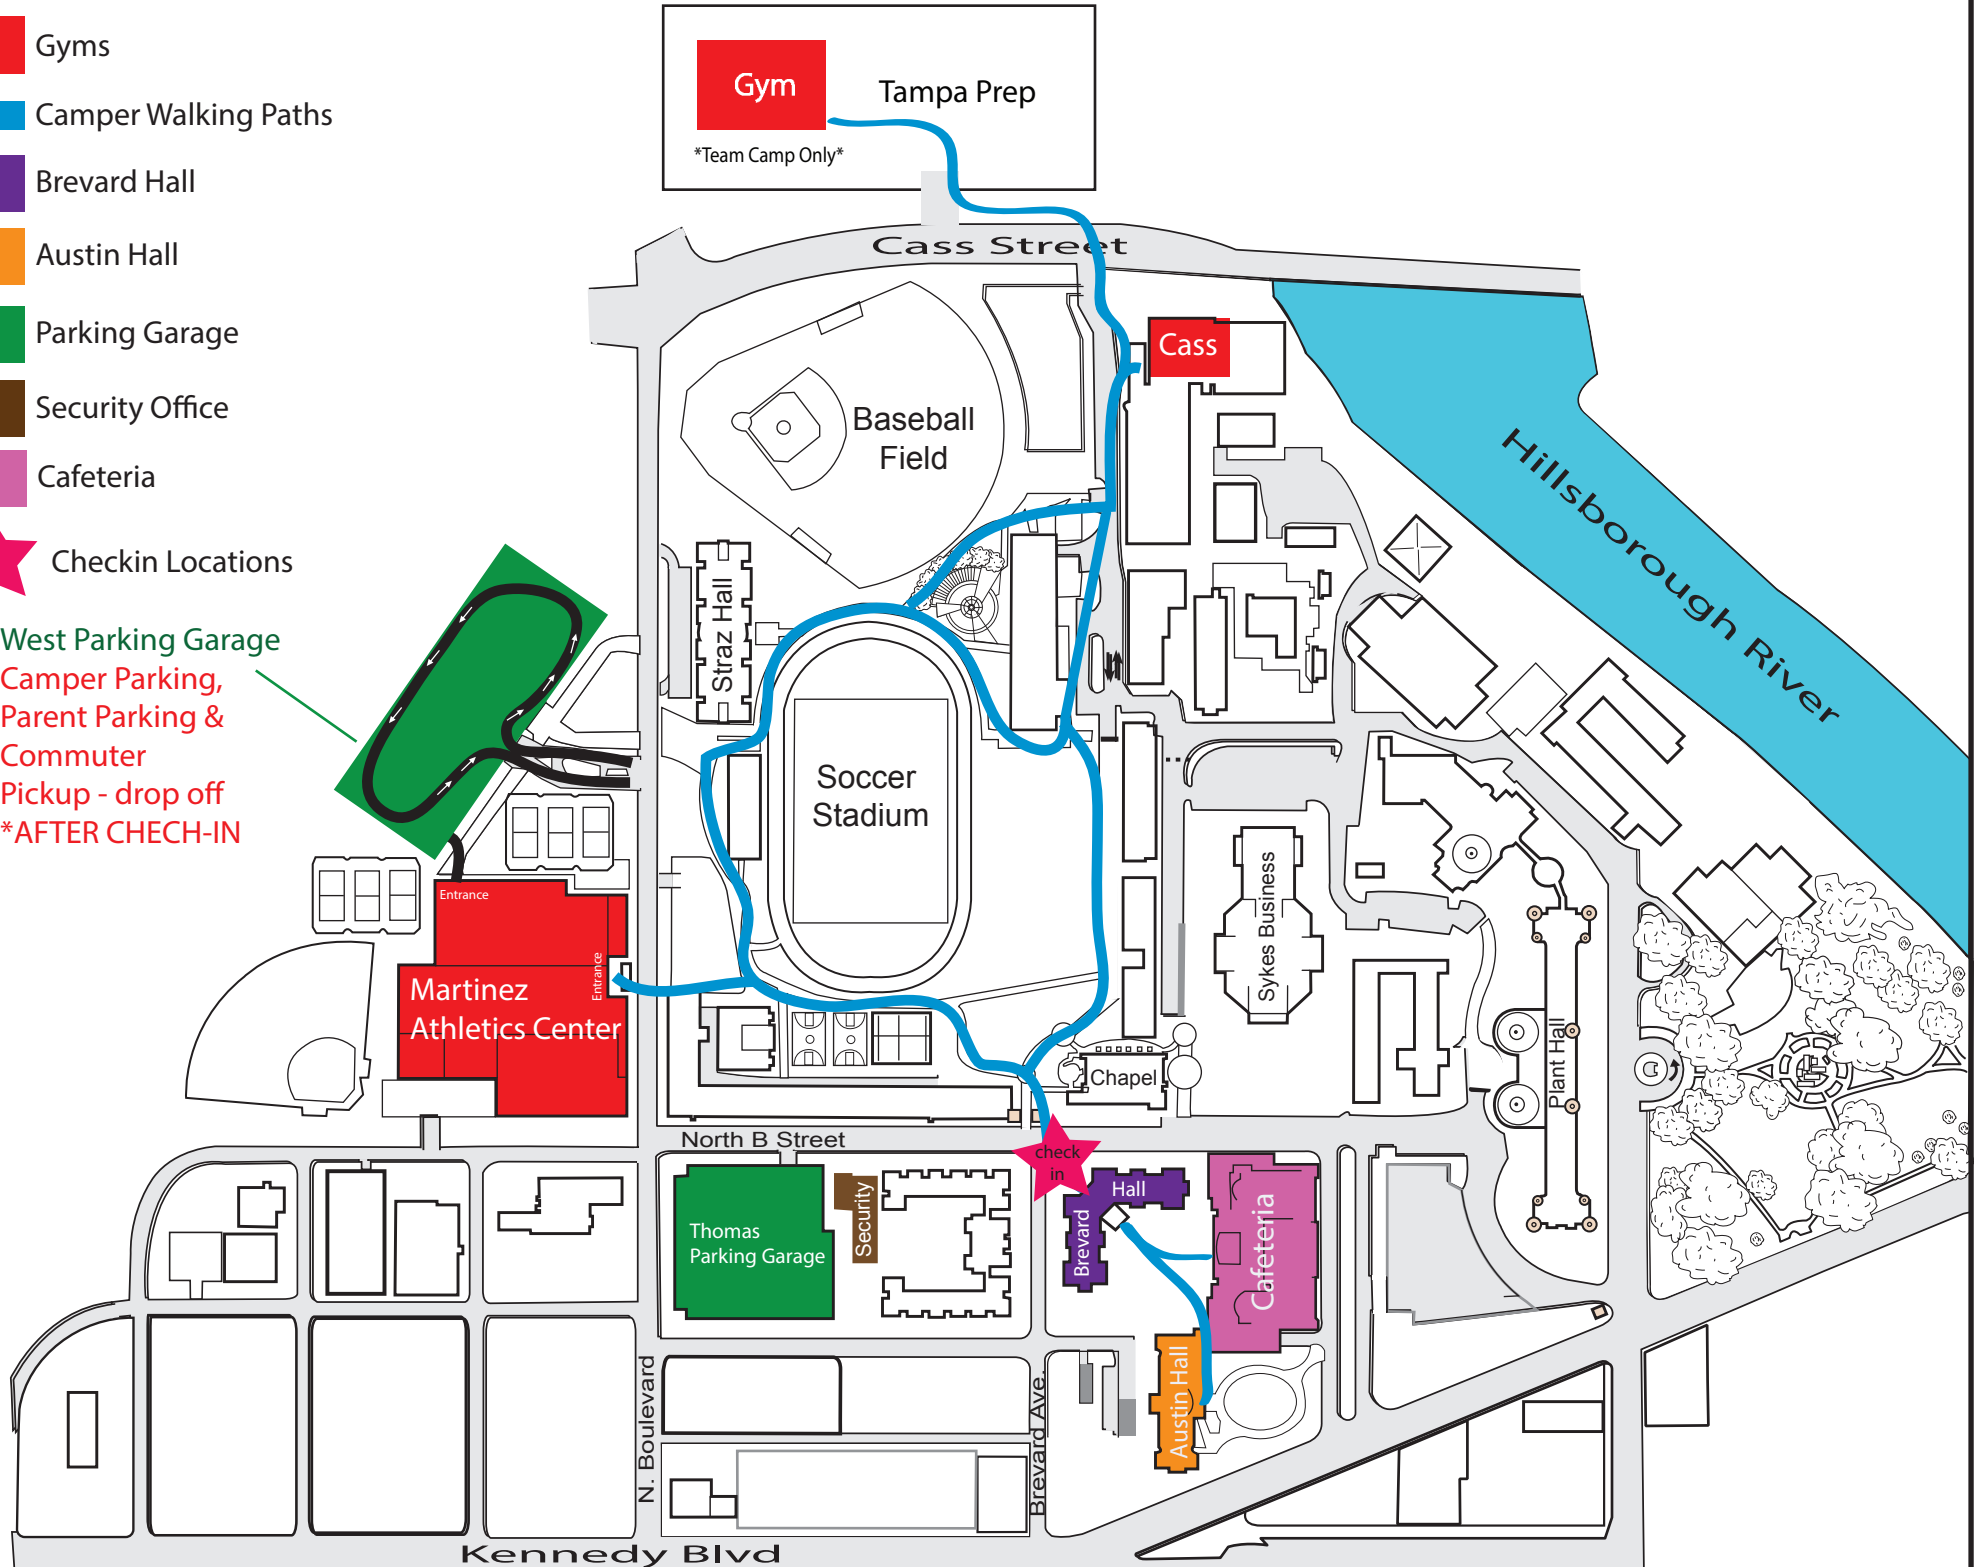

- Gyms
- Camper Walking Paths
- Brevard Hall
- Austin Hall
- Parking Garage
- Security Office
- Cafeteria
- Checkin Locations

West Parking Garage
 Camper Parking,
 Parent Parking &
 Commuter
 Pickup - drop off
 *AFTER CHECK-IN

Gym

Tampa Prep

Team Camp Only

Entrance

Martinez
Athletics Center

Entrance

Thomas
Parking Garage

Security

Brevard
Hall

Cafeteria

Austin Hall

check
in

N. Boulevard

Brevard Ave

Kennedy Blvd

Cass Street